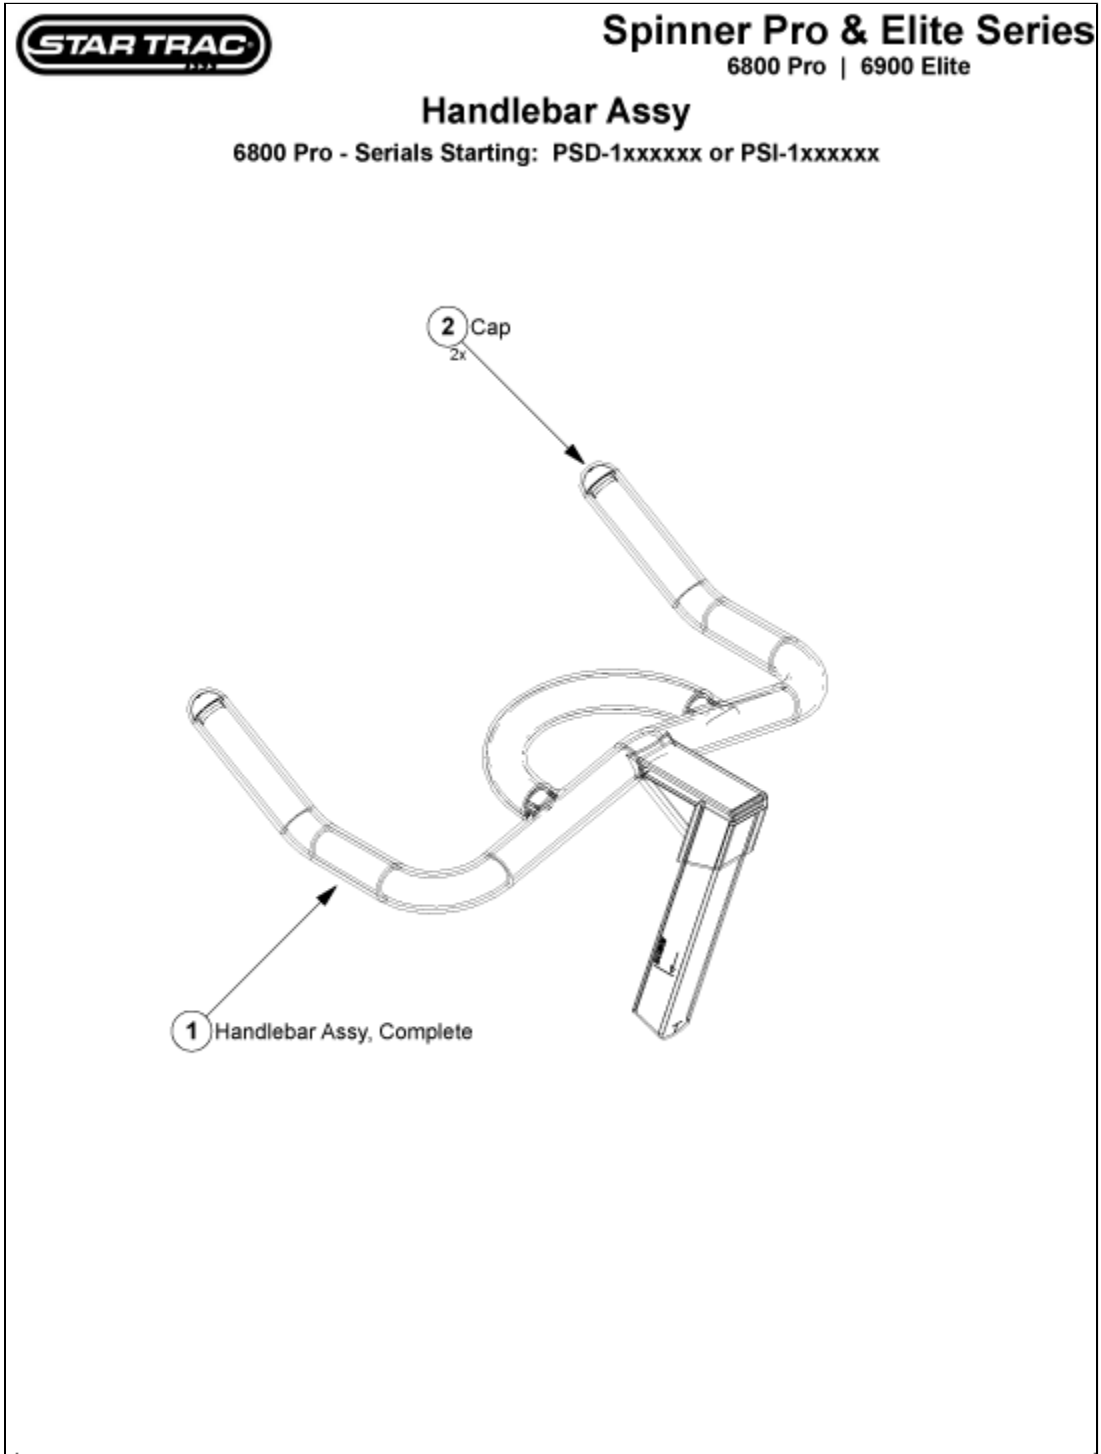

Product ID: 29 • Diagram ID: 187

Brake Assy

Callout	Part Number:	Description
1	727-0054	Assy, Brake Knob, Spinner Prof
2	727-0081	Rod, W/knob, Brake, 6800/6900
3	800-3748	Sleeve, Plastic, JGS
4	800-3747	Nut, Brass, Brake, Spinners
5	800-3747	Nut, Brass, Brake, Spinners
6	800-3848	Compression Spring, JGS
8	800-3282	Nut, Brake Acorn Cap, VB
9	800-3721	Brake Pad w/Alum, Spinners
10	800-3867	Spring, mounting, brake, spin Bk, Spinners
11	110-3318	*OBSOLETE*
12	120-3286	Washer, 6mm, Regular
13	020-6789	Block Retainer, Brake, Spinner
14	800-3725	Fender, JGS

Product ID: 29 • Diagram ID: 190

Frame Assy

6800 Pro

Callout	Part Number:	Description
1	727-0010	Pop Pin, Spinner
2	727-0033	Assy, Foot, Front, W/wheel &
4	800-3689	Adjustable Foot
6	800-3703	Wheel, New Style, V2
8	800-3730	Wheel Bolts, JGS
9	727-0034	Assy, Foot, Rear, W/rubber
11	800-3321	Bolt, Leg Attach
12	800-3321	Bolt, Leg Attach
13	800-3321	Bolt, Leg Attach
14	800-3321	Bolt, Leg Attach
15	800-3924	Sleeve, Handlebar, Spinner
18	140-3319	Pad, Stretch, Rubber, Spinner
19	727-0065	Assy, Frame, Spinner Pro
21	800-3331	Waterbottle Holder, Alum, blk
24	800-3725	Fender, JGS
26	020-6790	Bracket, Chain Shroud, Spinner
27	110-3319	Bolt, M6x1.0x1 0, Sbhcs

Product ID: 29 • Diagram ID: 191

Frame Assy

6900 Elite

Callout	Part Number:	Description
1	727-0010	Pop Pin, Spinner
2	727-0033	Assy, Foot, Front, W/wheel &
4	800-3689	Adjustable Foot
6	800-3703	Wheel, New Style, V2
8	800-3730	Wheel Bolts, JGS
9	727-0034	Assy, Foot, Rear, W/rubber
11	800-3321	Bolt, Leg Attach
12	800-3321	Bolt, Leg Attach
13	800-3321	Bolt, Leg Attach
14	800-3321	Bolt, Leg Attach
15	800-3924	Sleeve, Handlebar, Spinner
18	140-3319	Pad, Stretch, Rubber, Spinner
19	727-0067	Assy, Frame. Painted. Spinner
21	800-3331	Waterbottle Holder, Alum, blk
24	800-3725	Fender, JGS
26	020-6790	Bracket, Chain Shroud, Spinner
27	110-3319	Bolt, M6x1.0x10, Sbhcs