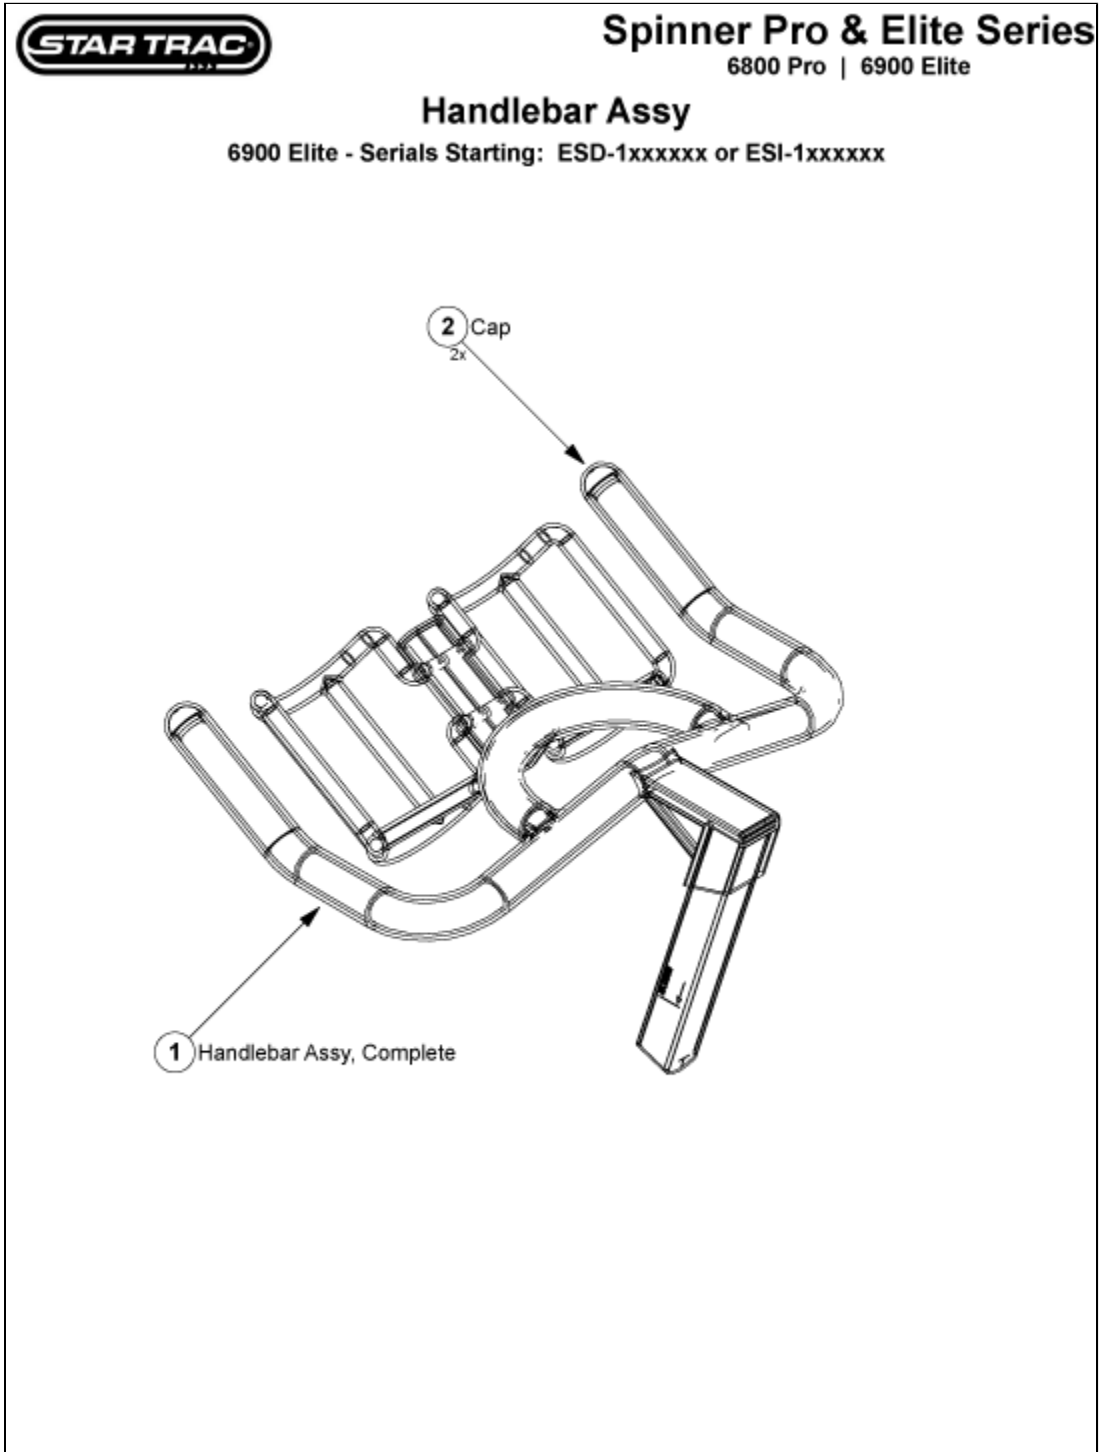

Product ID: 29 • Diagram ID: 193