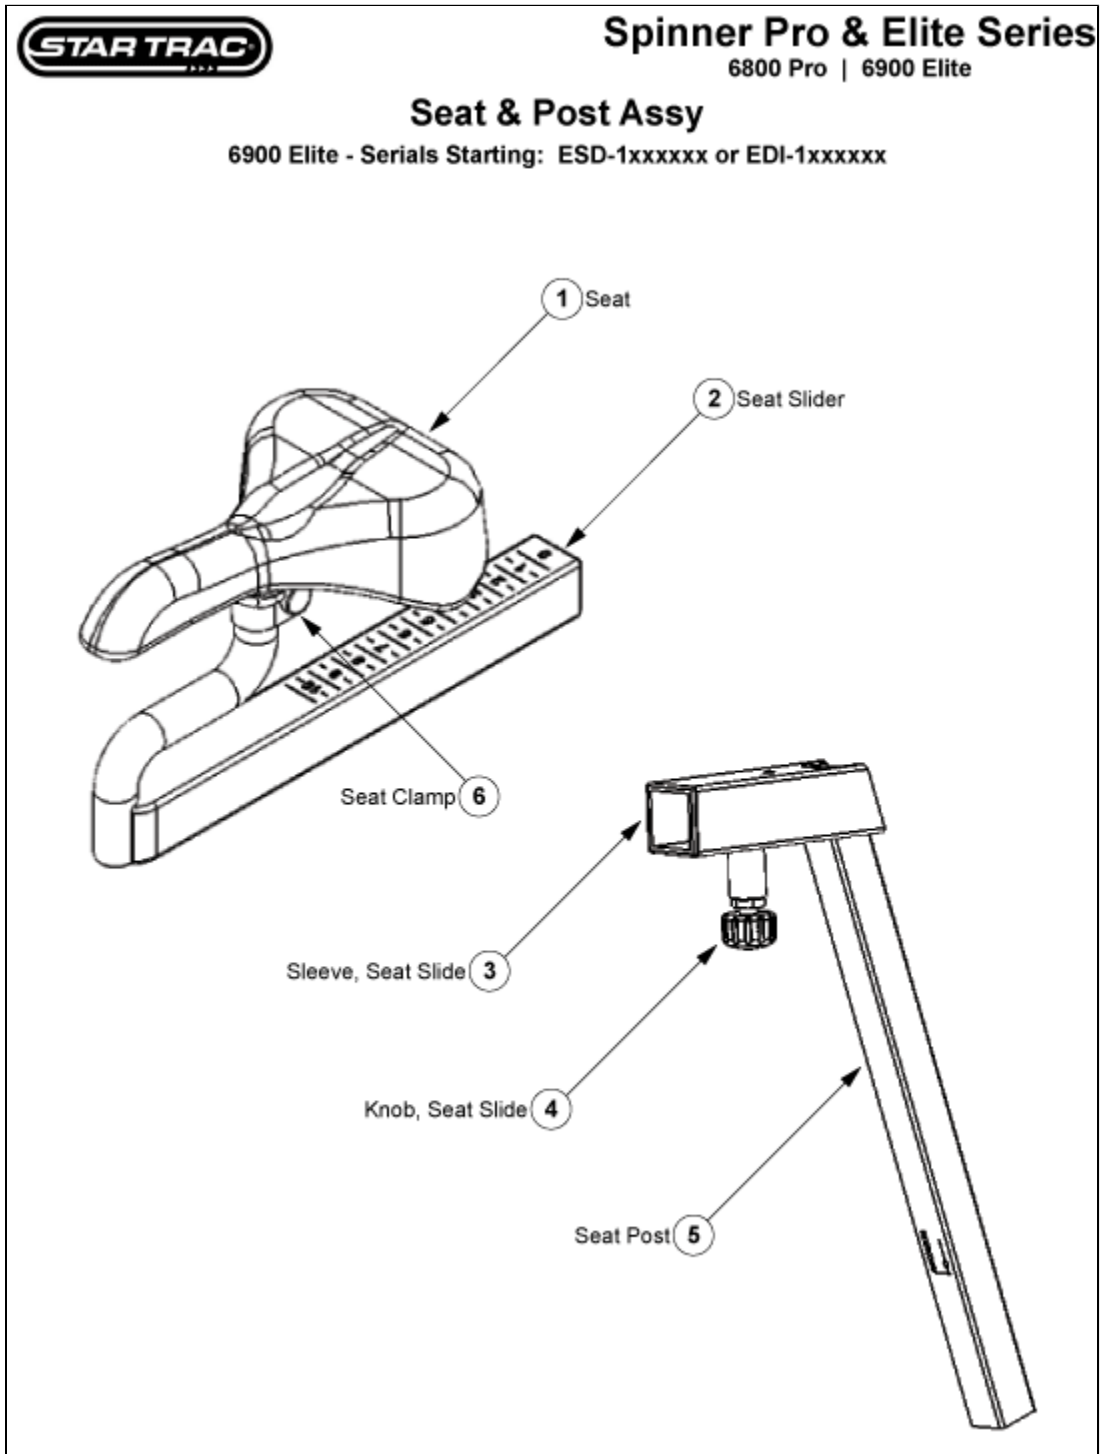

Product ID: 29 • Diagram ID: 190

Frame Assy

6800 Pro

Callout	Part Number:	Description
1	727-0010	Pop Pin, Spinner
2	727-0033	Assy, Foot, Front, W/wheel &
4	800-3689	Adjustable Foot
6	800-3703	Wheel, New Style, V2
8	800-3730	Wheel Bolts, JGS
9	727-0034	Assy, Foot, Rear, W/rubber
11	800-3321	Bolt, Leg Attach
12	800-3321	Bolt, Leg Attach
13	800-3321	Bolt, Leg Attach
14	800-3321	Bolt, Leg Attach
15	800-3924	Sleeve, Handlebar, Spinner
18	140-3319	Pad, Stretch, Rubber, Spinner
19	727-0065	Assy, Frame, Spinner Pro
21	800-3331	Waterbottle Holder, Alum, blk
24	800-3725	Fender, JGS
26	020-6790	Bracket, Chain Shroud, Spinner
27	110-3319	Bolt, M6x1.0x1 0, Sbhcs

Product ID: 29 • Diagram ID: 191

Frame Assy

6900 Elite

Callout	Part Number:	Description
1	727-0010	Pop Pin, Spinner
2	727-0033	Assy, Foot, Front, W/wheel &
4	800-3689	Adjustable Foot
6	800-3703	Wheel, New Style, V2
8	800-3730	Wheel Bolts, JGS
9	727-0034	Assy, Foot, Rear, W/rubber
11	800-3321	Bolt, Leg Attach
12	800-3321	Bolt, Leg Attach
13	800-3321	Bolt, Leg Attach
14	800-3321	Bolt, Leg Attach
15	800-3924	Sleeve, Handlebar, Spinner
18	140-3319	Pad, Stretch, Rubber, Spinner
19	727-0067	Assy, Frame. Painted. Spinner
21	800-3331	Waterbottle Holder, Alum, blk
24	800-3725	Fender, JGS
26	020-6790	Bracket, Chain Shroud, Spinner
27	110-3319	Bolt, M6x1.0x10, Sbhcs

Product ID: 29 • Diagram ID: 192

Handlebar Assy

6800 Pro

Callout	Part Number:	Description
1	727-0043	Assy, Handlebar Finished, W/gr

Product ID: 29 • Diagram ID: 193

Handlebar Assy

6900 Elite

Callout	Part Number:	Description
1	727-0038	Assy, Handlebar W/bottle Holde

Product ID: 29 • Diagram ID: 194

Seat Assy

6800 Pro

Callout	Part Number:	Description
1	727-0060	Seat, Velo, Spinner Pro
2	800-4038	Slider & Knob Kit, 6800
3	800-3750	Sleeve, Seat Slide, JGS
4	727-0040	Assy, Knob, Seat Slide
5	727-0058	Assy, Seatpost, W/tension Knob
6	800-4046	Clamp, Seat Swivel Spinner