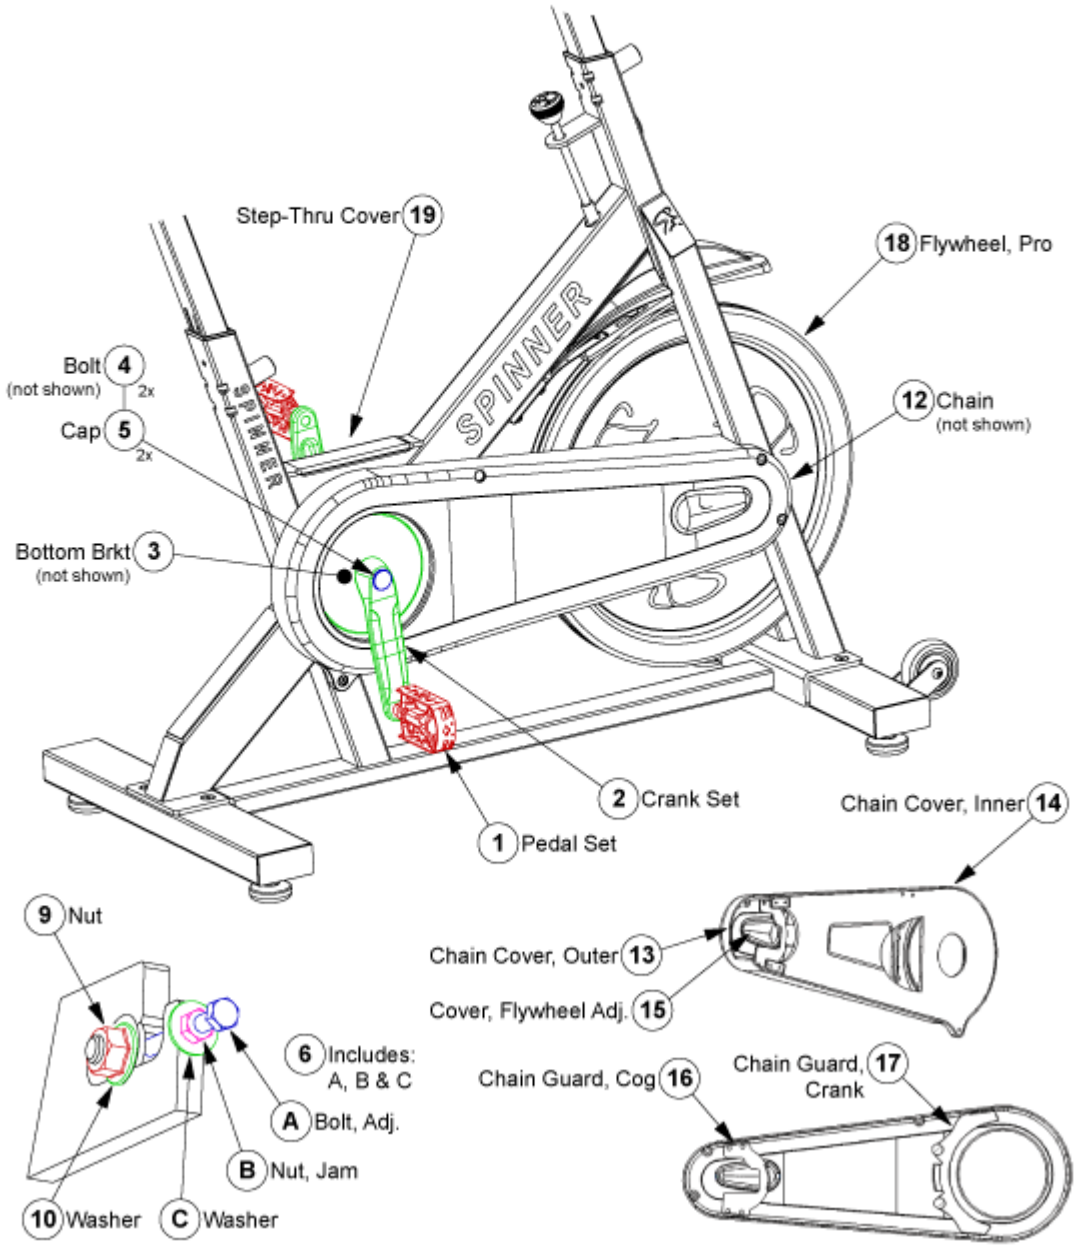

Spinner Pro & Elite Series

6800 Pro | 6900 Elite

Drive Assy

6800 Pro - Serials Starting: PSD-1xxxxxx or PSI-1xxxxxx

Product ID: 29 • Diagram ID: 188

Drive Assy

6800 Pro

Callout	Part Number:	Description
1	800-4028	Pedal Set W/o Spd, Pro
2	800-4029	Crank Set, Pro/Elite
3	800-4030	Bottom Brkt Kit, Pro/Elite
4	800-3938	Bolt, Bottom Bracket, Spinners
5	140-3322	*OBSOLETE*
9	800-3746	Nut, Flywheel Axle, JGS
12	130-1741	Chain, 112 Links, 6800/6900
13	800-4032	Chain Cover Kit, Outer
14	800-4031	Chain Cover Kit, w/fingerguard
18	727-0001	Assy, Flywheel, W/axle,