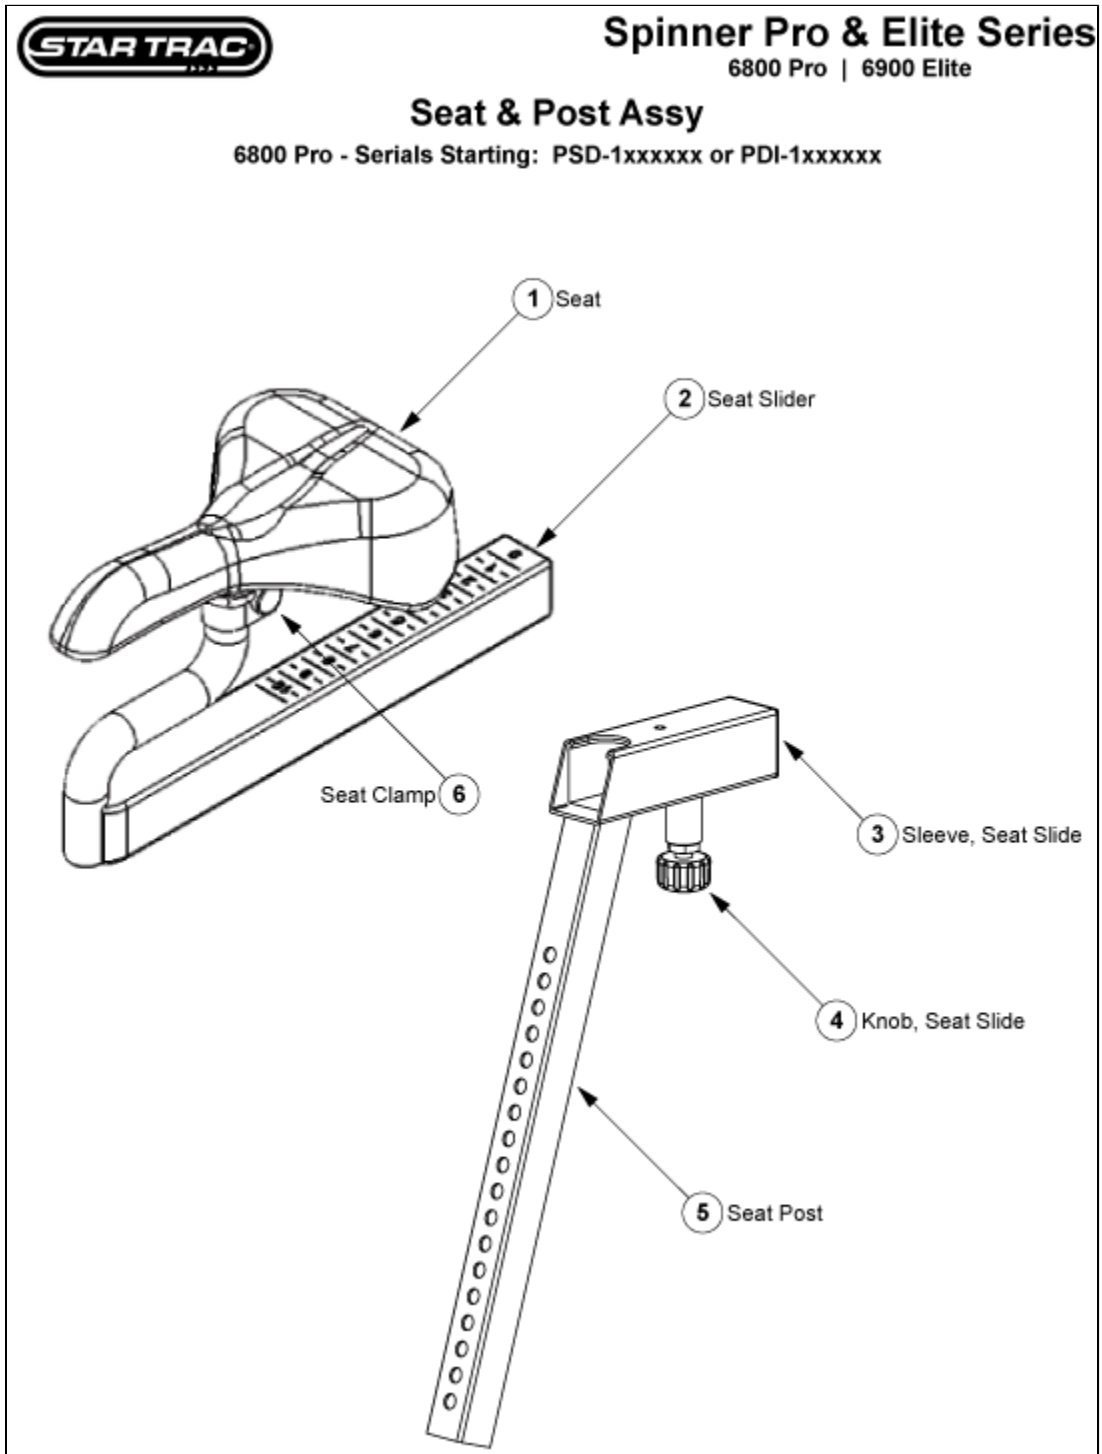

Product ID: 29 • Diagram ID: 191

Frame Assy

6900 Elite

Callout	Part Number:	Description
1	727-0010	Pop Pin, Spinner
2	727-0033	Assy, Foot, Front, W/wheel &
4	800-3689	Adjustable Foot
6	800-3703	Wheel, New Style, V2
8	800-3730	Wheel Bolts, JGS
9	727-0034	Assy, Foot, Rear, W/rubber
11	800-3321	Bolt, Leg Attach
12	800-3321	Bolt, Leg Attach
13	800-3321	Bolt, Leg Attach
14	800-3321	Bolt, Leg Attach
15	800-3924	Sleeve, Handlebar, Spinner
18	140-3319	Pad, Stretch, Rubber, Spinner
19	727-0067	Assy, Frame. Painted. Spinner
21	800-3331	Waterbottle Holder, Alum, blk
24	800-3725	Fender, JGS
26	020-6790	Bracket, Chain Shroud, Spinner
27	110-3319	Bolt, M6x1.0x10, Sbhcs

Product ID: 29 • Diagram ID: 192

Handlebar Assy

6800 Pro

Callout	Part Number:	Description
1	727-0043	Assy, Handlebar Finished, W/gr

Product ID: 29 • Diagram ID: 193

Handlebar Assy

6900 Elite

Callout	Part Number:	Description
1	727-0038	Assy, Handlebar W/bottle Holde

Product ID: 29 • Diagram ID: 194

Seat Assy

6800 Pro

Callout	Part Number:	Description
1	727-0060	Seat, Velo, Spinner Pro
2	800-4038	Slider & Knob Kit, 6800
3	800-3750	Sleeve, Seat Slide, JGS
4	727-0040	Assy, Knob, Seat Slide
5	727-0058	Assy, Seatpost, W/tension Knob
6	800-4046	Clamp, Seat Swivel Spinner