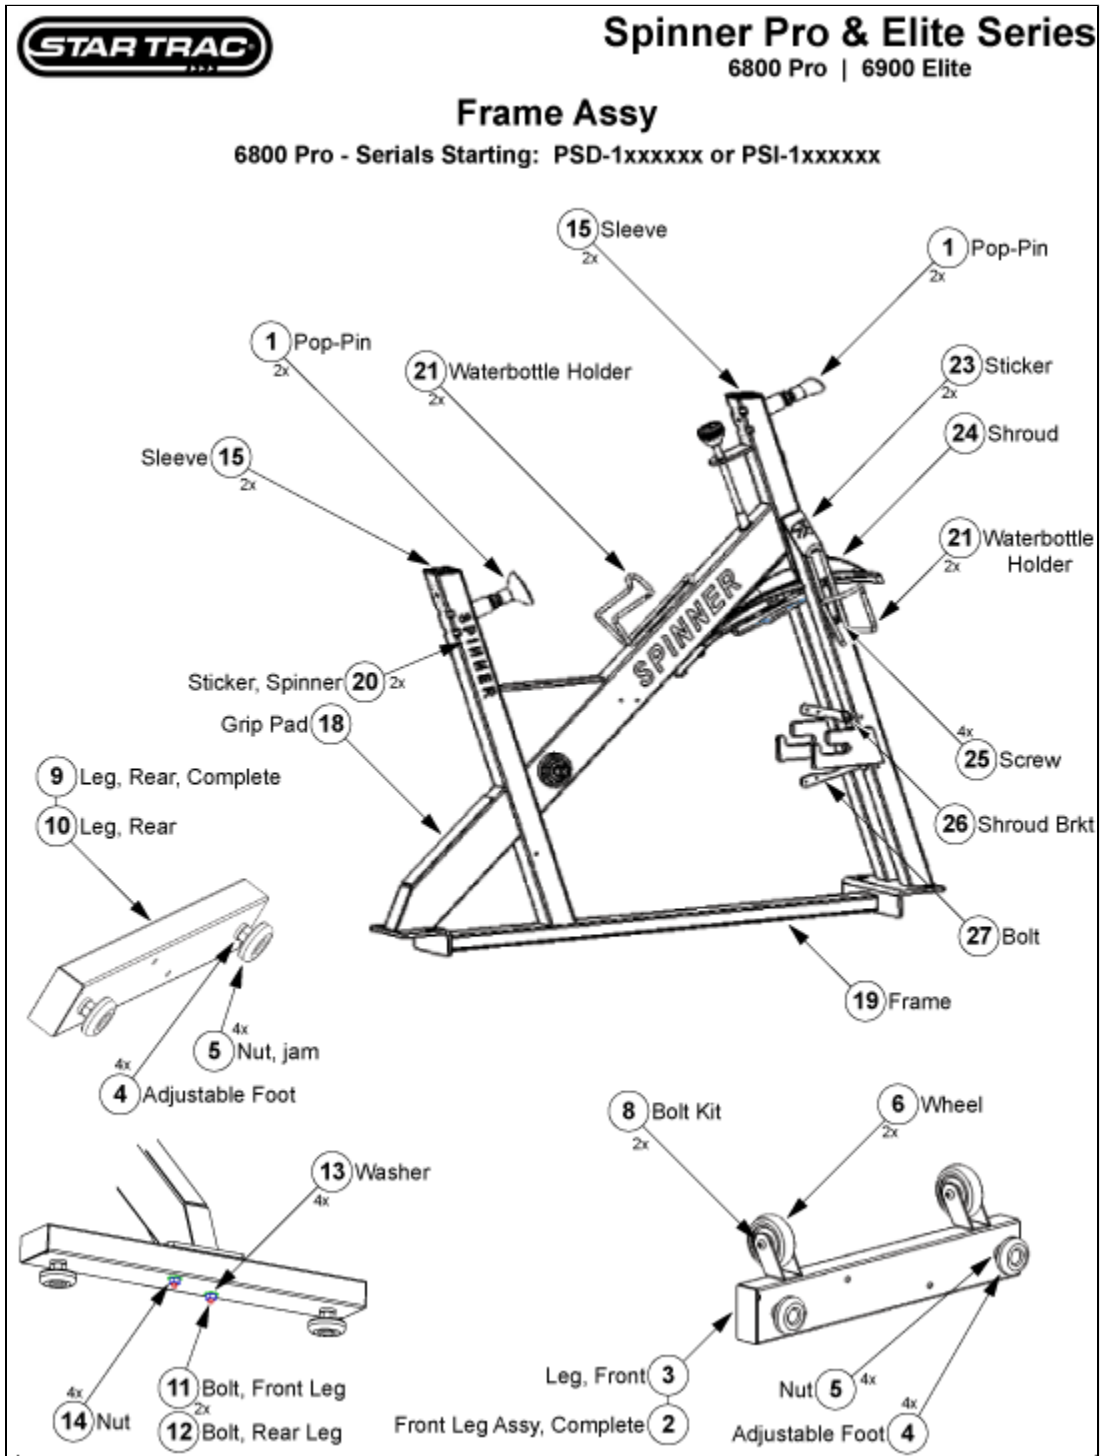

Product ID: 29 • Diagram ID: 187

Brake Assy

Callout	Part Number:	Description
1	727-0054	Assy, Brake Knob, Spinner Prof
2	727-0081	Rod, W/knob, Brake, 6800/6900
3	800-3748	Sleeve, Plastic, JGS
4	800-3747	Nut, Brass, Brake, Spinners
5	800-3747	Nut, Brass, Brake, Spinners
6	800-3848	Compression Spring, JGS
8	800-3282	Nut, Brake Acorn Cap, VB
9	800-3721	Brake Pad w/Alum, Spinners
10	800-3867	Spring, mounting, brake, spin Bk, Spinners
11	110-3318	*OBSOLETE*
12	120-3286	Washer, 6mm, Regular
13	020-6789	Block Retainer, Brake, Spinner
14	800-3725	Fender, JGS

Product ID: 29 • Diagram ID: 190

Frame Assy

6800 Pro

Callout	Part Number:	Description
1	727-0010	Pop Pin, Spinner
2	727-0033	Assy, Foot, Front, W/wheel &
4	800-3689	Adjustable Foot
6	800-3703	Wheel, New Style, V2
8	800-3730	Wheel Bolts, JGS
9	727-0034	Assy, Foot, Rear, W/rubber
11	800-3321	Bolt, Leg Attach
12	800-3321	Bolt, Leg Attach
13	800-3321	Bolt, Leg Attach
14	800-3321	Bolt, Leg Attach
15	800-3924	Sleeve, Handlebar, Spinner
18	140-3319	Pad, Stretch, Rubber, Spinner
19	727-0065	Assy, Frame, Spinner Pro
21	800-3331	Waterbottle Holder, Alum, blk
24	800-3725	Fender, JGS
26	020-6790	Bracket, Chain Shroud, Spinner
27	110-3319	Bolt, M6x1.0x1 0, Sbhcs

Product ID: 29 • Diagram ID: 191

Frame Assy

6900 Elite

Callout	Part Number:	Description
1	727-0010	Pop Pin, Spinner
2	727-0033	Assy, Foot, Front, W/wheel &
4	800-3689	Adjustable Foot
6	800-3703	Wheel, New Style, V2
8	800-3730	Wheel Bolts, JGS
9	727-0034	Assy, Foot, Rear, W/rubber
11	800-3321	Bolt, Leg Attach
12	800-3321	Bolt, Leg Attach
13	800-3321	Bolt, Leg Attach
14	800-3321	Bolt, Leg Attach
15	800-3924	Sleeve, Handlebar, Spinner
18	140-3319	Pad, Stretch, Rubber, Spinner
19	727-0067	Assy, Frame. Painted. Spinner
21	800-3331	Waterbottle Holder, Alum, blk
24	800-3725	Fender, JGS
26	020-6790	Bracket, Chain Shroud, Spinner
27	110-3319	Bolt, M6x1.0x10, Sbhcs