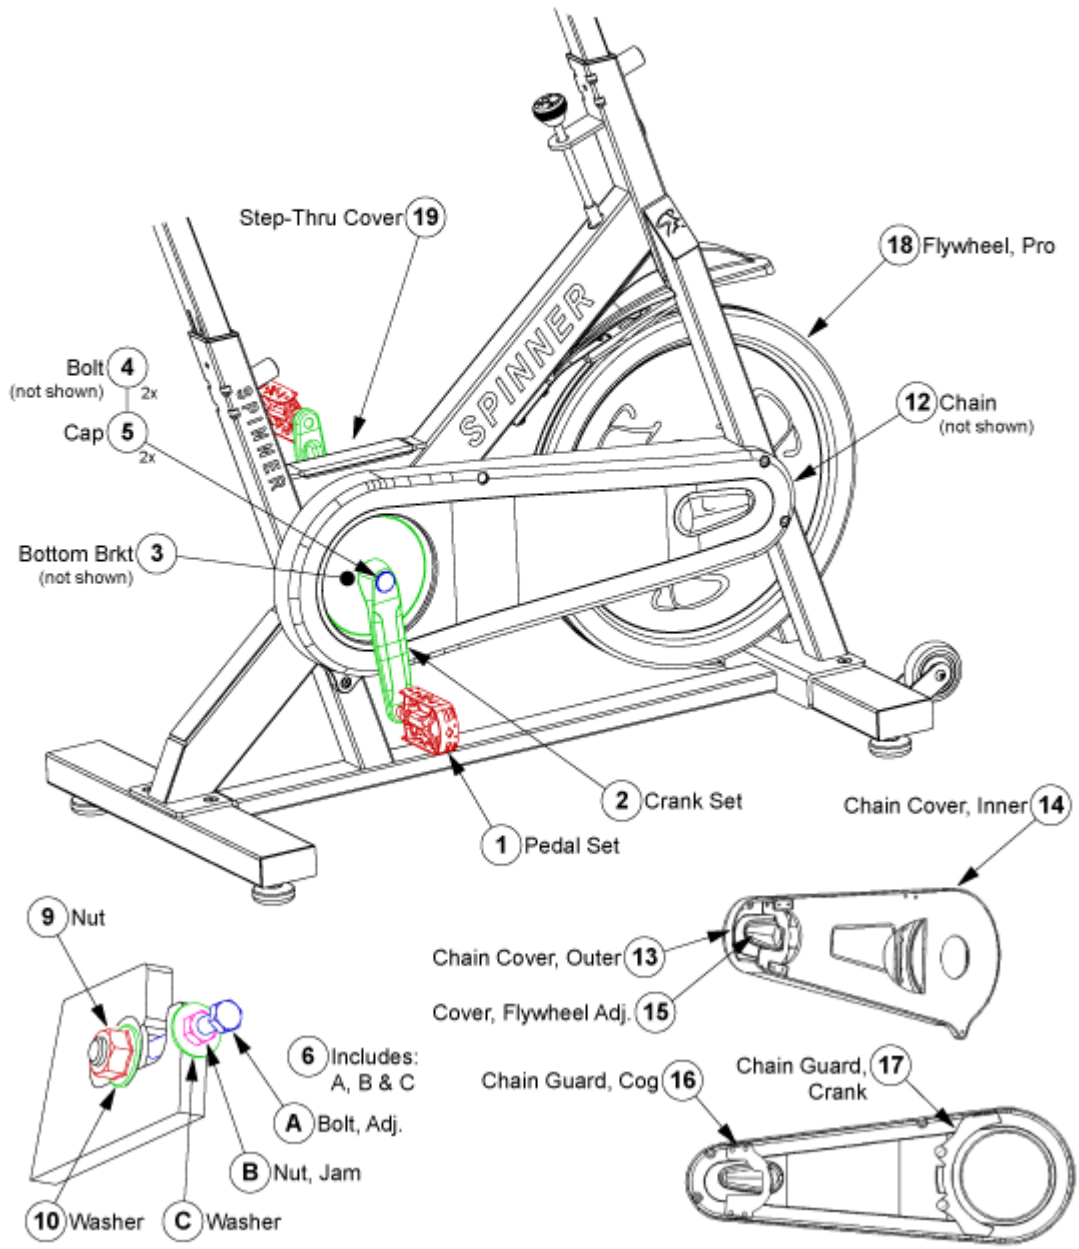

Spinner Pro & Elite Series

6800 Pro | 6900 Elite

Drive Assy

6900 Elite - Serials Starting: ESD-1xxxxxx or ESI-1xxxxxx

Product ID: 29 • Diagram ID: 189

Drive Assy

6900 Elite

Callout	Part Number:	Description
1	800-4027	Pedal Set, SPD Clip, Special
2	800-4029	Crank Set, Pro/Elite
3	800-4030	Bottom Brkt Kit, Pro/Elite
4	800-3938	Bolt, Bottom Bracket, Spinners
5	140-3322	*OBSOLETE*
9	800-3746	Nut, Flywheel Axle, JGS
12	130-1741	Chain, 112 Links, 6800/6900
13	800-4032	Chain Cover Kit, Outer
14	800-4031	Chain Cover Kit, w/fingerguard
18	727-0045	Assy, Flywheel W/c1utch