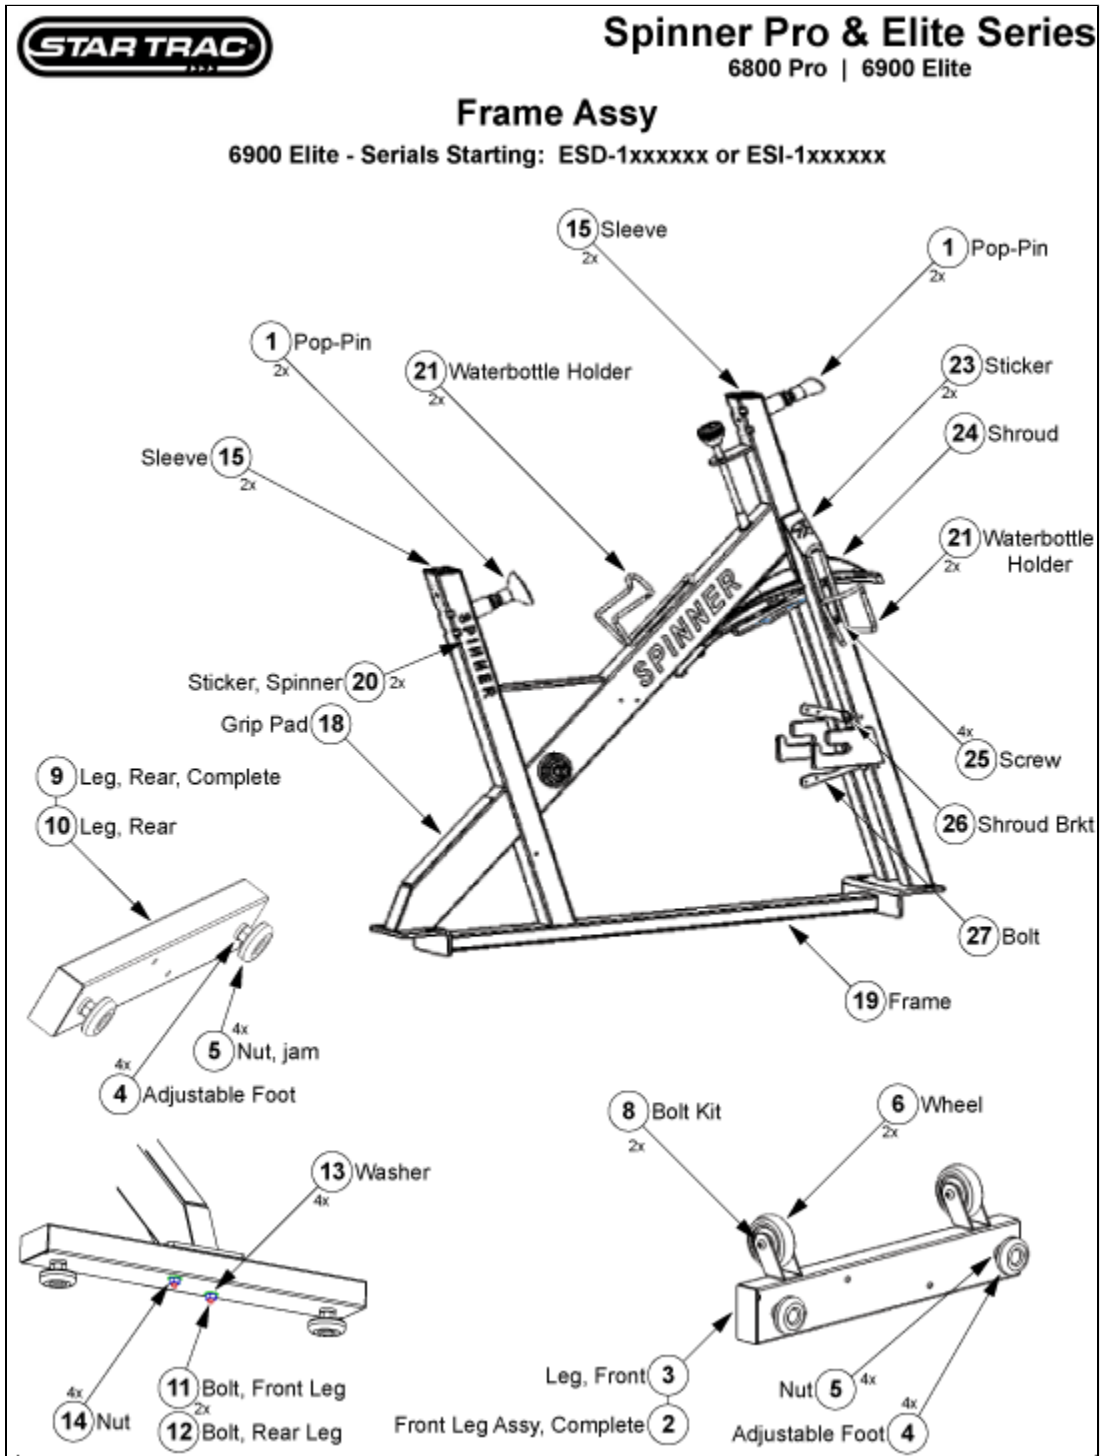

Product ID: 29 • Diagram ID: 187

Brake Assy

Callout	Part Number:	Description
1	727-0054	Assy, Brake Knob, Spinner Prof
2	727-0081	Rod, W/knob, Brake, 6800/6900
3	800-3748	Sleeve, Plastic, JGS
4	800-3747	Nut, Brass, Brake, Spinners
5	800-3747	Nut, Brass, Brake, Spinners
6	800-3848	Compression Spring, JGS
8	800-3282	Nut, Brake Acorn Cap, VB
9	800-3721	Brake Pad w/Alum, Spinners
10	800-3867	Spring, mounting, brake, spin Bk, Spinners
11	110-3318	*OBSOLETE*
12	120-3286	Washer, 6mm, Regular
13	020-6789	Block Retainer, Brake, Spinner
14	800-3725	Fender, JGS

Product ID: 29 • Diagram ID: 190

Frame Assy

6800 Pro

Callout	Part Number:	Description
1	727-0010	Pop Pin, Spinner
2	727-0033	Assy, Foot, Front, W/wheel &
4	800-3689	Adjustable Foot
6	800-3703	Wheel, New Style, V2
8	800-3730	Wheel Bolts, JGS
9	727-0034	Assy, Foot, Rear, W/rubber
11	800-3321	Bolt, Leg Attach
12	800-3321	Bolt, Leg Attach
13	800-3321	Bolt, Leg Attach
14	800-3321	Bolt, Leg Attach
15	800-3924	Sleeve, Handlebar, Spinner
18	140-3319	Pad, Stretch, Rubber, Spinner
19	727-0065	Assy, Frame, Spinner Pro
21	800-3331	Waterbottle Holder, Alum, blk
24	800-3725	Fender, JGS
26	020-6790	Bracket, Chain Shroud, Spinner
27	110-3319	Bolt, M6x1.0x1 0, Sbhcs

Product ID: 29 • Diagram ID: 191

Frame Assy

6900 Elite

Callout	Part Number:	Description
1	727-0010	Pop Pin, Spinner
2	727-0033	Assy, Foot, Front, W/wheel &
4	800-3689	Adjustable Foot
6	800-3703	Wheel, New Style, V2
8	800-3730	Wheel Bolts, JGS
9	727-0034	Assy, Foot, Rear, W/rubber
11	800-3321	Bolt, Leg Attach
12	800-3321	Bolt, Leg Attach
13	800-3321	Bolt, Leg Attach
14	800-3321	Bolt, Leg Attach
15	800-3924	Sleeve, Handlebar, Spinner
18	140-3319	Pad, Stretch, Rubber, Spinner
19	727-0067	Assy, Frame. Painted. Spinner
21	800-3331	Waterbottle Holder, Alum, blk
24	800-3725	Fender, JGS
26	020-6790	Bracket, Chain Shroud, Spinner
27	110-3319	Bolt, M6x1.0x10, Sbhcs