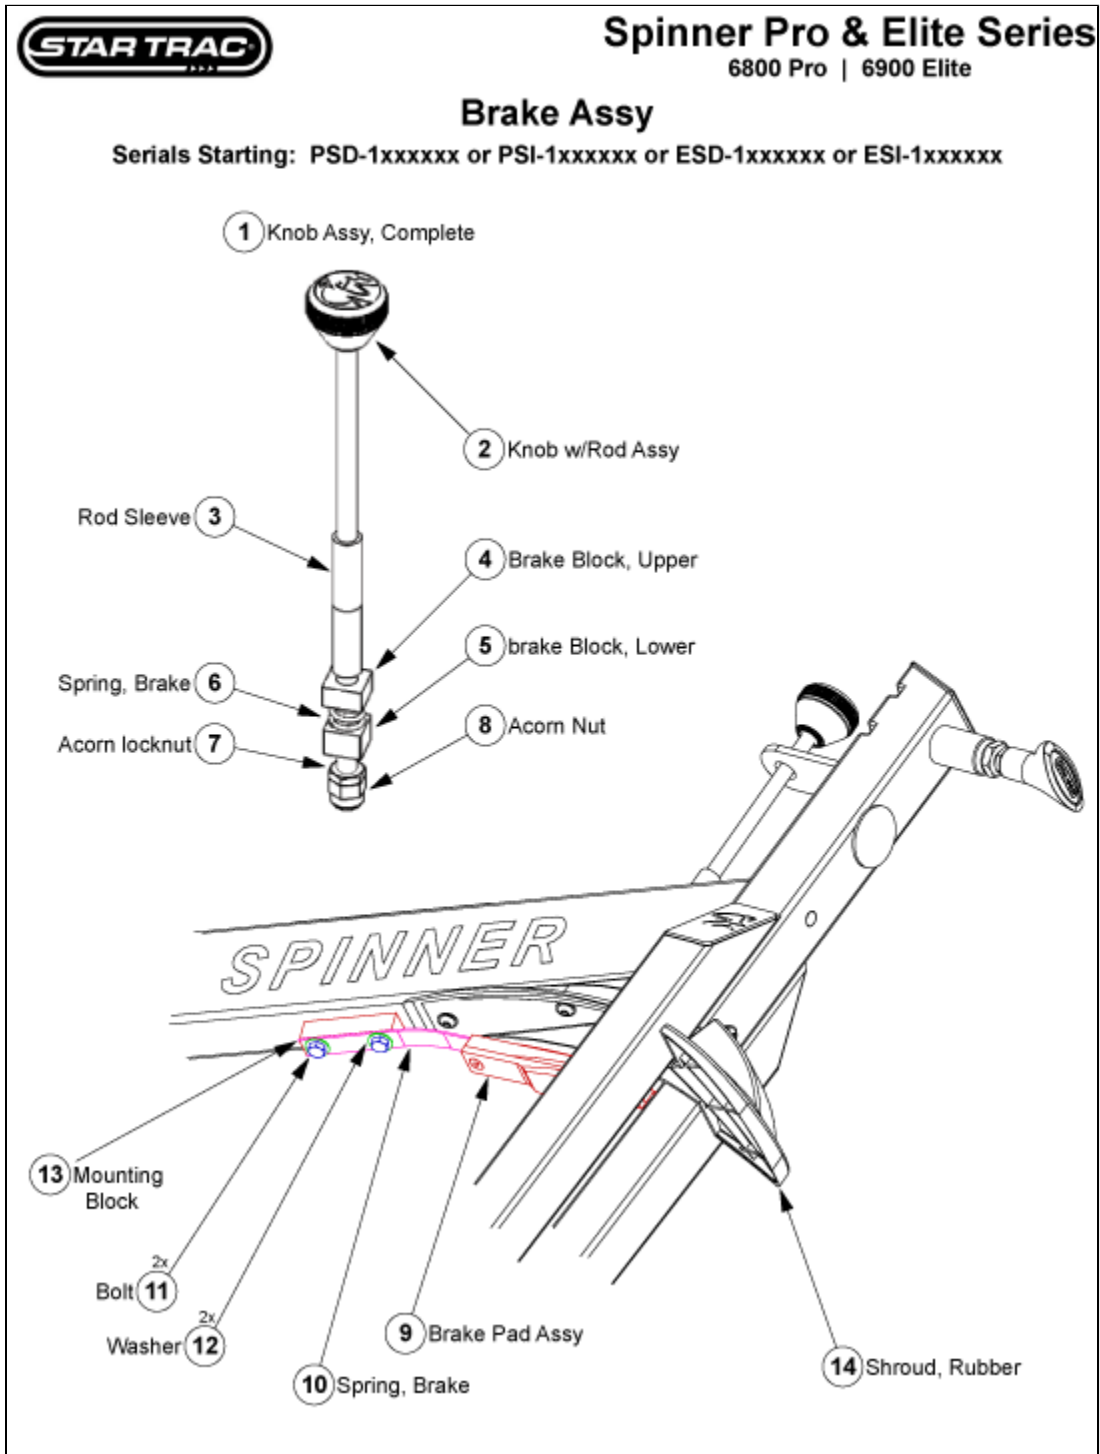

Product ID: 29 • Diagram ID: 187

Brake Assy

Callout	Part Number:	Description
1	727-0054	Assy, Brake Knob, Spinner Prof
2	727-0081	Rod, W/knob, Brake, 6800/6900
3	800-3748	Sleeve, Plastic, JGS
4	800-3747	Nut, Brass, Brake, Spinners
5	800-3747	Nut, Brass, Brake, Spinners
6	800-3848	Compression Spring, JGS
8	800-3282	Nut, Brake Acorn Cap, VB
9	800-3721	Brake Pad w/Alum, Spinners
10	800-3867	Spring, mounting, brake, spin Bk, Spinners
11	110-3318	*OBSOLETE*
12	120-3286	Washer, 6mm, Regular
13	020-6789	Block Retainer, Brake, Spinner
14	800-3725	Fender, JGS